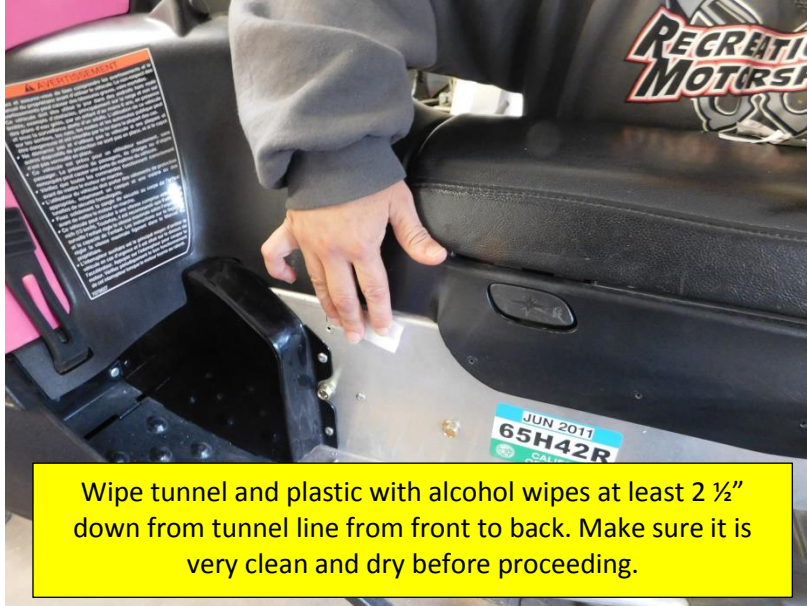

Instructions for NL SEAT POL (Revised 8/29/16)
NEXT LEVEL Seat Riser Kit Polaris

Kit includes:

- Seat cover and foam riser
- Alcohol prep pads
- (2) 21" pieces, (2) 4" pieces & (1) 6" piece

*****PLEASE NOTE*****

Give all Velcro time to sit and adhere to the sled.

At this point you are ready to put on your seat! You will have to take a few minutes to adjust and make sure it is centered. Also check to see if you need to trim Velcro, do this after you are sure that it is fitting well.