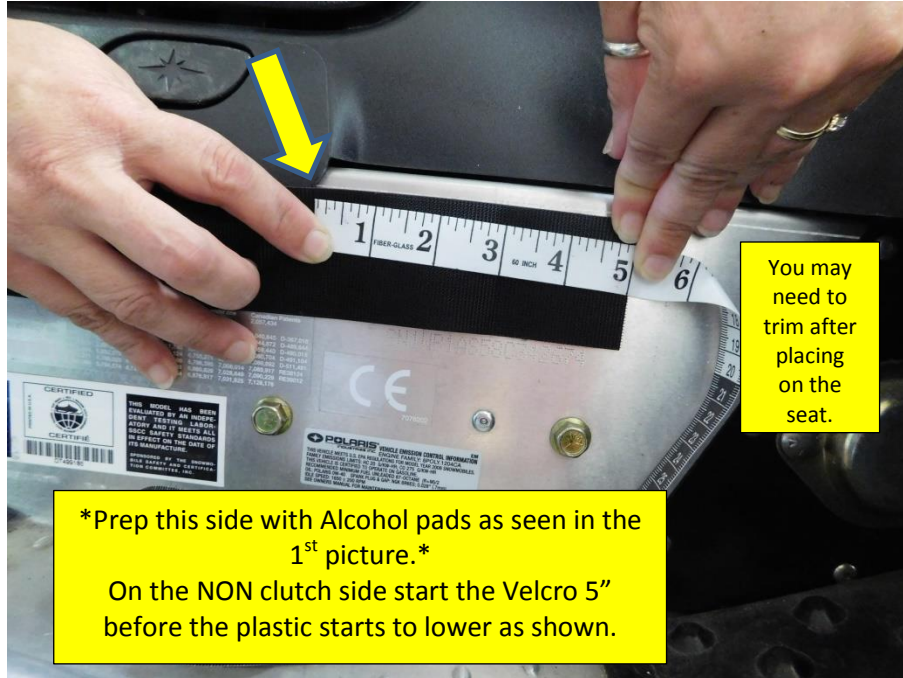

Instructions for NL SEAT POL (Revised 8/29/16)
NEXT LEVEL Seat Riser Kit Polaris