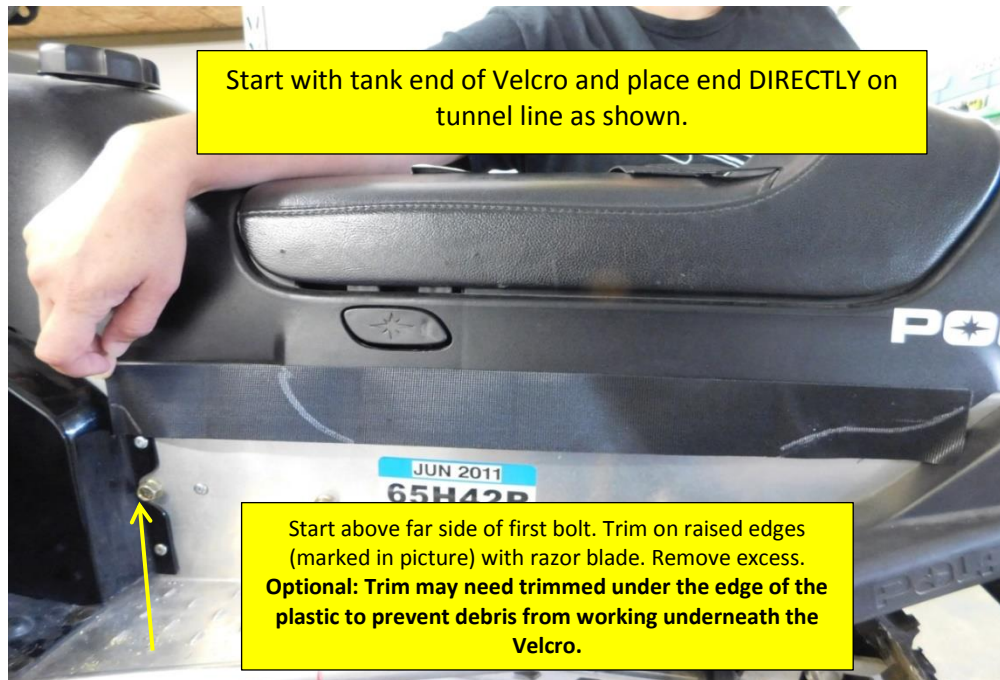

Instructions for NL SEAT POL (Revised 8/29/16)
NEXT LEVEL Seat Riser Kit Polaris

Kit includes:

- Seat cover and foam riser
- Alcohol prep pads
- (2) 21" pieces, (2) 4" pieces & (1) 6" piece

*****PLEASE NOTE*****