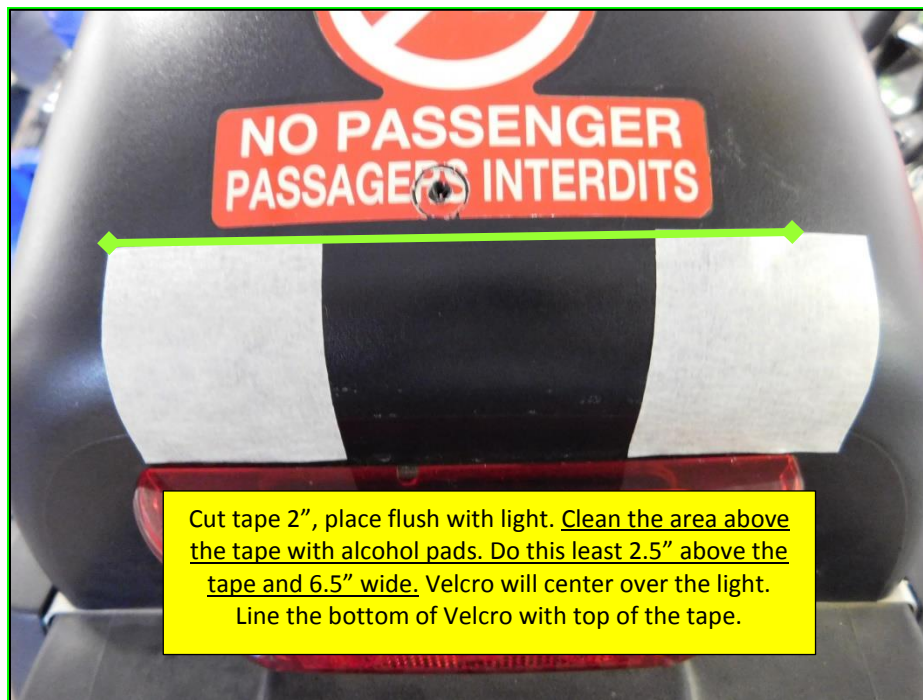

Instructions for NL SEAT POL (Revised 8/29/16)
NEXT LEVEL Seat Riser Kit Polaris